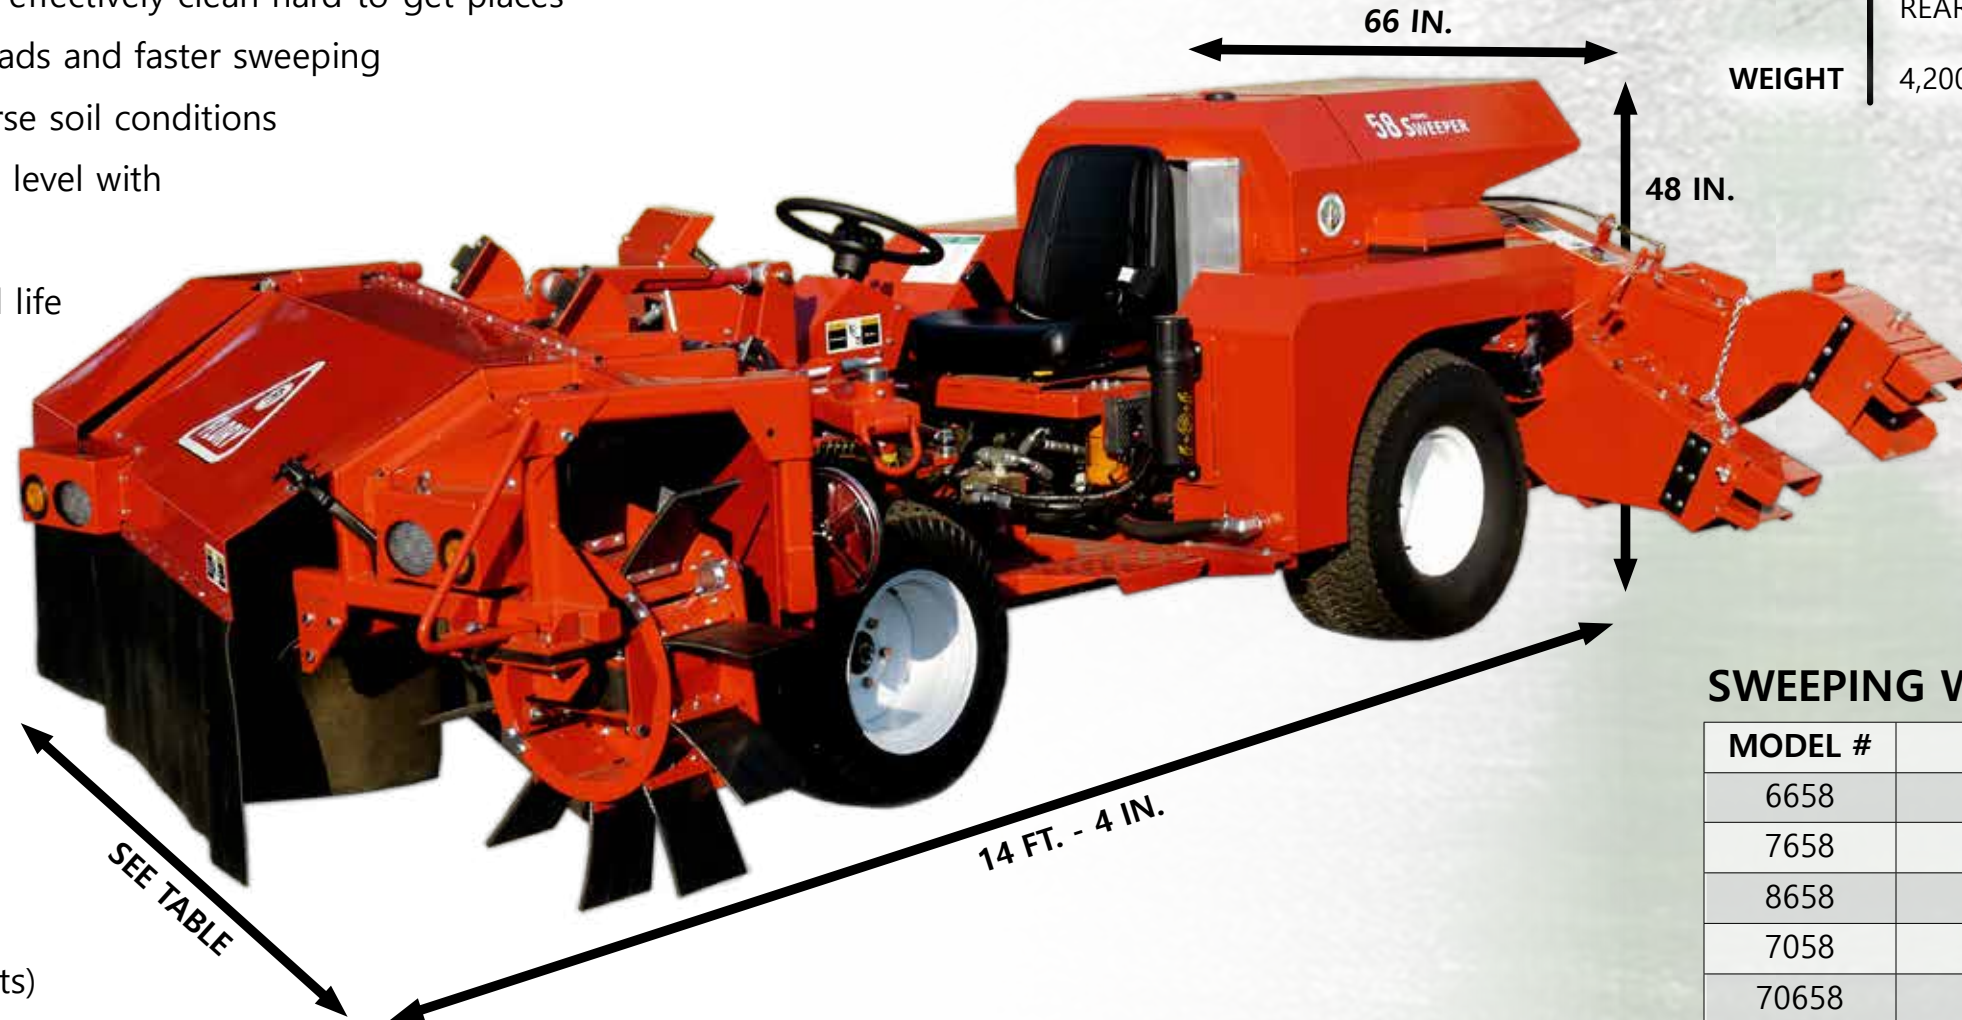

FLORY
58 SERIES SWEEPER

PO BOX 908
4737 TOOMES RD
SALIDA CA 95368
www.goflory.com

209-545-1167

58 SERIES SWEEPER

NODEF

SPECIFICATIONS

ENGINE	KUBOTA, TIER 4F
HORSEPOWER	48 HP
FUEL TYPE	DIESEL #2, ULTRA LOW SULFUR
FUEL CAPACITY	26 GAL.
NO DEF REQ.	
HYD. OIL CAPACITY	21 GAL.
GROUND SPEED	LOW RANGE: 0 - 10 MPH
TIRES	FRONT WITH 6 FT. HEAD: 23 X 8.5 - 12, 10 PLY FRONT WITH 7 FT. HEAD: 23 X 10.5 - 12, 10 PLY REAR: 26 X 12 - 12, 6 PLY
WEIGHT	4,200 LBS. (WITH 6 FT. - 6 IN. HEAD)

FEATURES

- Cost effective non-cab design with great crop recovery, sweeping performance and efficiency
- Improved blower design that substantially increases air output to more effectively clean hard-to-get places
- Variable reel drive allows you to increase the reel speed for heavier loads and faster sweeping
- High flotation tires allow you to sweep on any terrain even with adverse soil conditions
- Suspension system and unique sweeping head design keeps the head level with the ground, even with the wheels on a steep angle
- "Align-mount reel" provides self-alignment for longer bearing and reel life
- 5 bar reel reduces tooth speed for cleaner sweeping and prolonging tooth life
- Blower fan has multi-adjustable outlet spouts for superior blowing
- Fingertip controls for spout lift
- Lights and flashers for improved road safety

OPTIONS

- Head Size (See Table)
- Branch Guard
- Berm Brush on Head
- Herbicide Spray Kit
- Traction Tires
- Calc-an-Acre
- 4 Wheel Drive
- Blower Spout Type (Shown with Berm Spouts)

SWEEPING WIDTHS

MODEL #	HEAD SIZE	HEAD TYPE
6658	6 FT. - 6 IN.	5 BAR LOW PROFILE
7658	7 FT. - 6 IN.	5 BAR LOW PROFILE
8658	8 FT. - 6 IN.	5 BAR LOW PROFILE
7058	7 FT.	5 BAR HIGH CAPACITY
70658	7 FT.	6 BAR HIGH CAPACITY