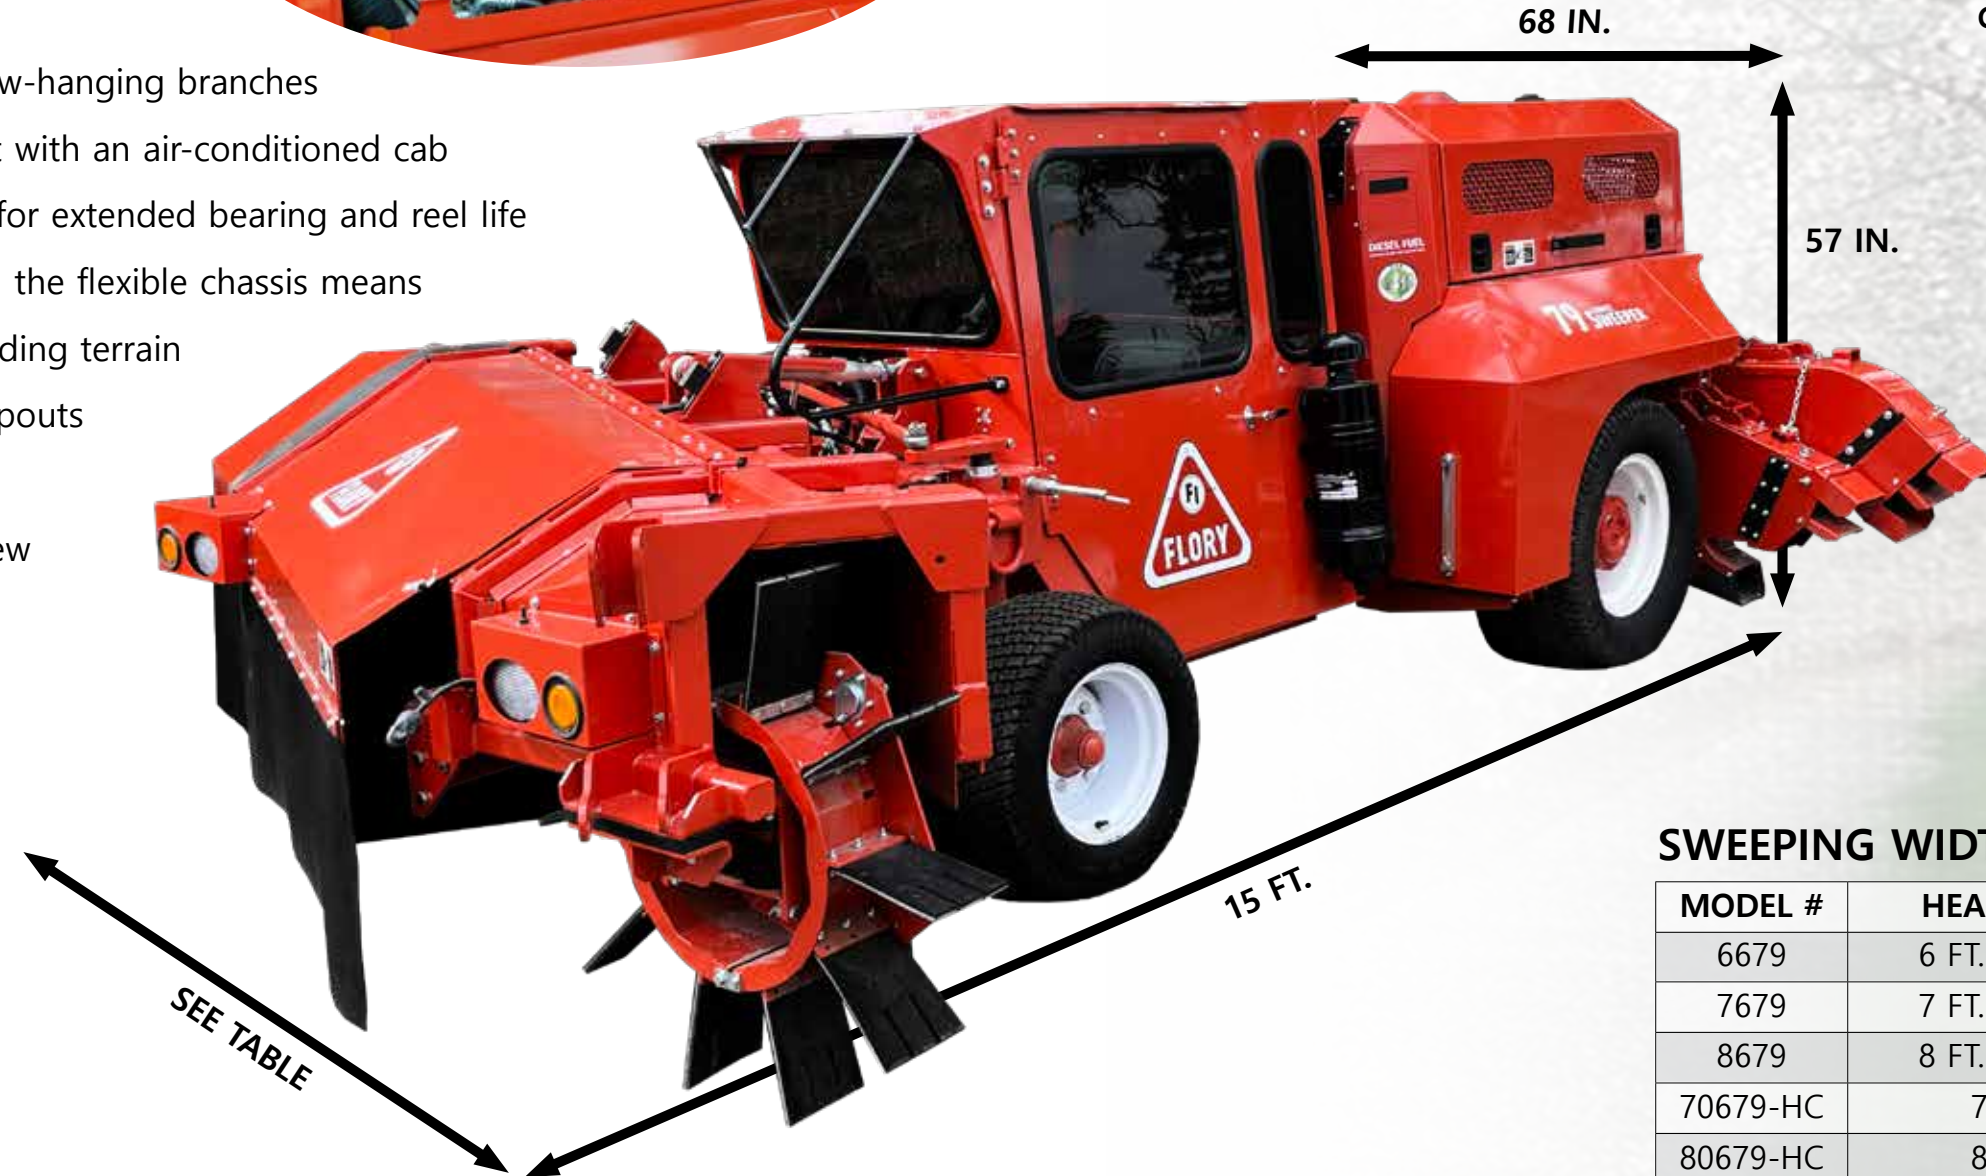

QUALITY SINCE 1936

QUALITY SINCE 1936

FLORY 79 SERIES SWEEPER

PO BOX 908
4737 TOOMES RD
SALIDA CA 95368
www.goflory.com

209-545-1167

79 SERIES SWEEPER

NODEF

SPECIFICATIONS

ENGINE	JOHN DEERE, 4.5L, TIER 4F
HORSEPOWER	74 HP
FUEL TYPE	DIESEL #2, ULTRA LOW SULFUR
FUEL CAPACITY	31 GAL.
NO DEF REQ.	
HYD. OIL CAPACITY	25 GAL.
GROUND SPEED	0 - 10 MPH
TIRES	FRONT: 23 X 8.50 - 12, 6 PLY (6 FT. HEAD) FRONT: 23 X 10.50 - 12, 6 PLY (7 FT. + HEAD) REAR: 29 X 14.00 - 15, 6 PLY
WEIGHT	6,100 LBS. (WITH 7 FT. - 6 IN. HEAD)

FEATURES

- Specifically engineered for use in orchards with low-hanging branches
- Excellent visibility and maximum operator comfort with an air-conditioned cab
- Proven sturdy 5 bar head and "Align-Mount" reel for extended bearing and reel life
- Renowned reliability and durability combined with the flexible chassis means exceptional performance in even the most demanding terrain
- Large blower fan with multiple adjustable outlet spouts provides superior blowing power and control
- Video camera system with rear view and spout view
- Turn signals and flashers for improved road safety

OPTIONS

- Head Size (See Table)
- Berm Brush on Head
- Side Kick Sweeper Head
- Side Kick Berm Brush
- Heater
- Blower Spout Type (Shown with Berm Spouts)

SWEEPING WIDTHS

MODEL #	HEAD SIZE	HEAD TYPE
6679	6 FT. - 6 IN.	5 BAR LOW PROFILE
7679	7 FT. - 6 IN.	5 BAR LOW PROFILE
8679	8 FT. - 6 IN.	5 BAR LOW PROFILE
70679-HC	7 FT.	6 BAR HIGH CAPACITY
80679-HC	8 FT.	6 BAR HIGH CAPACITY